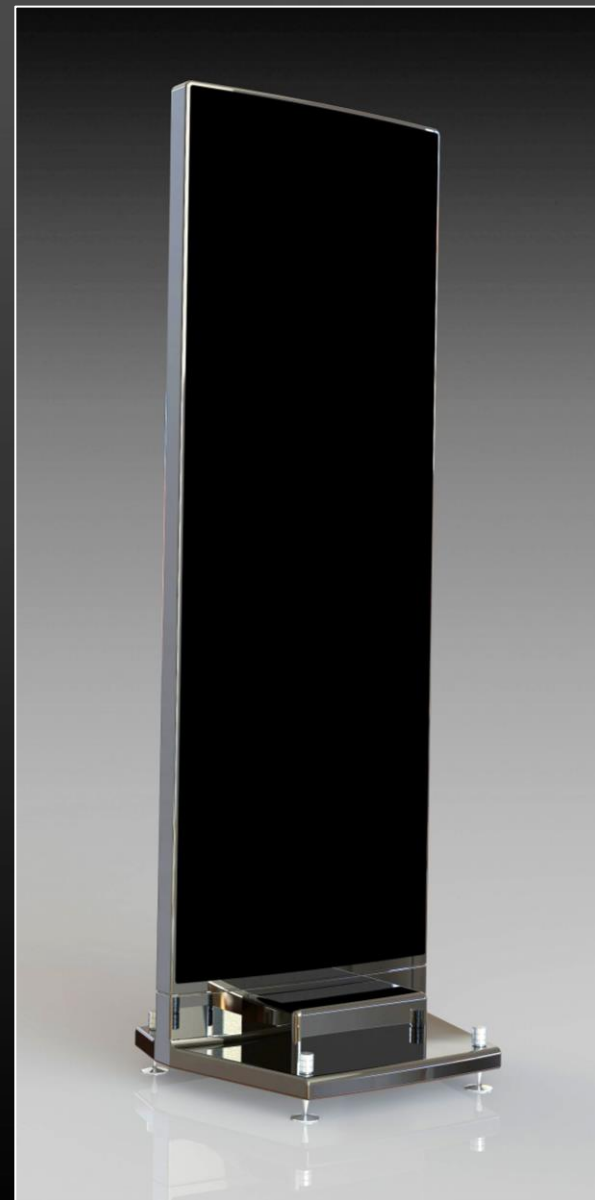

KLH®
LOVE YOUR MUSIC™

Redesign KLH Model 9
Electrostatic Icon Speaker