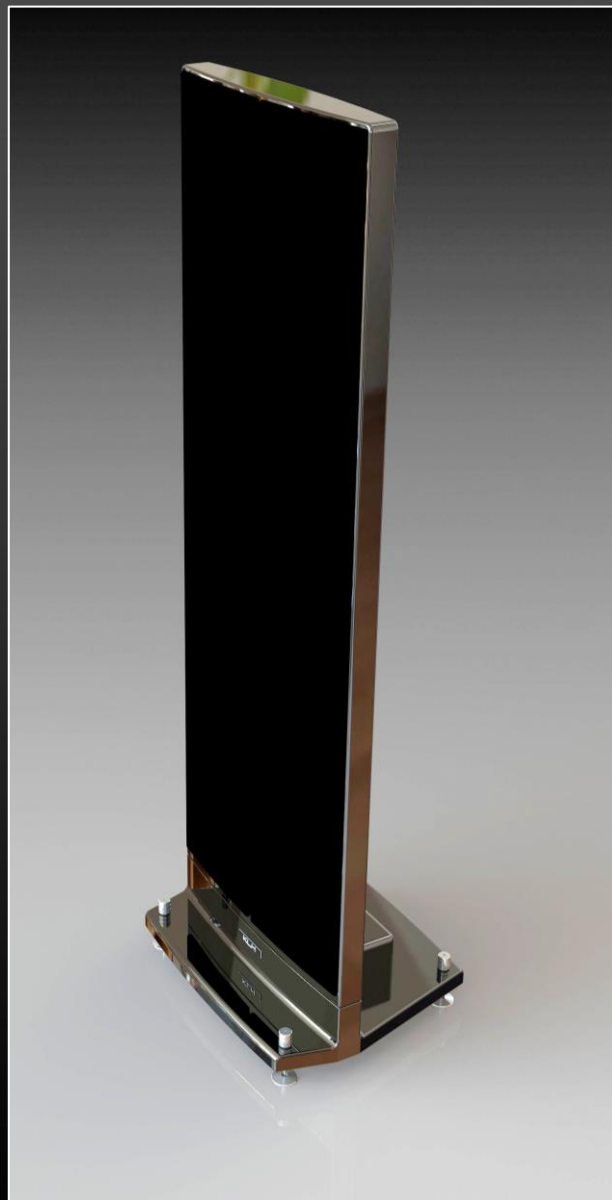

KLH®
LOVE YOUR MUSIC™

Redesign KLH Model 9
Electrostatic Icon Speaker