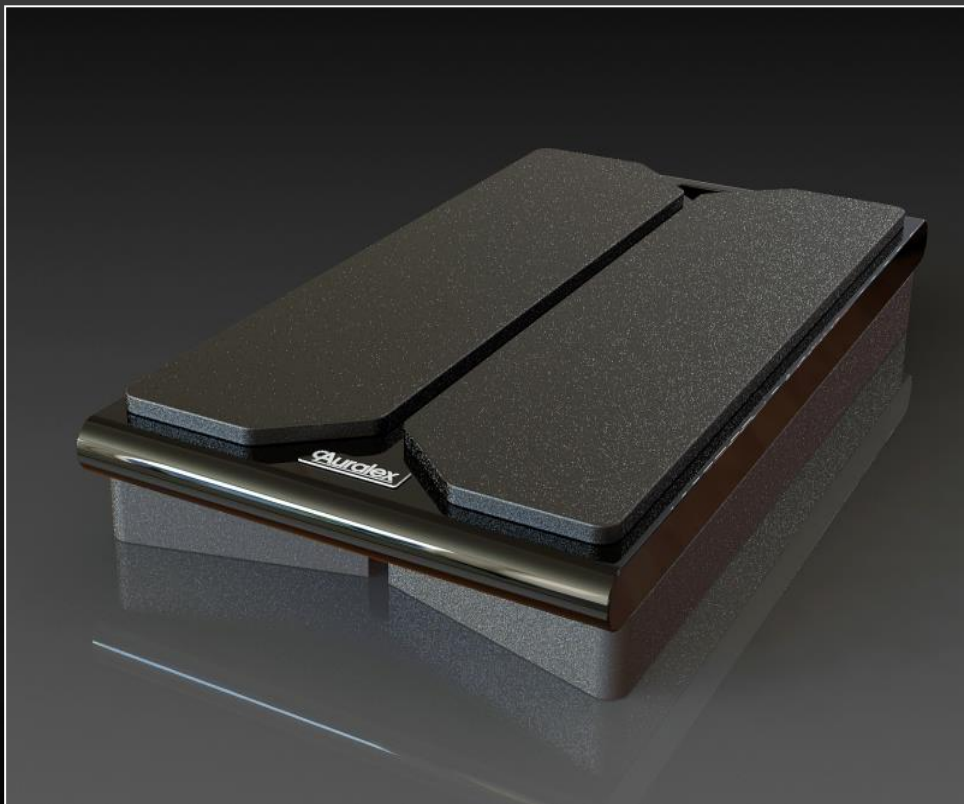

Concept/s Compilation

Current (left) & Suggested (below)...