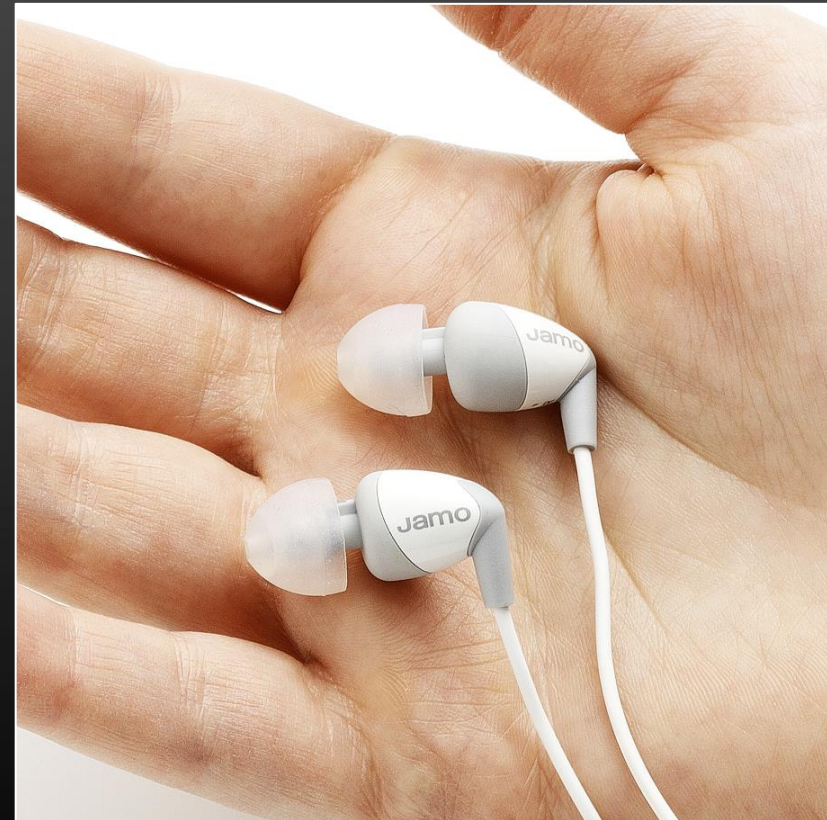

Headphones

Jamo WEAR Series Earphones