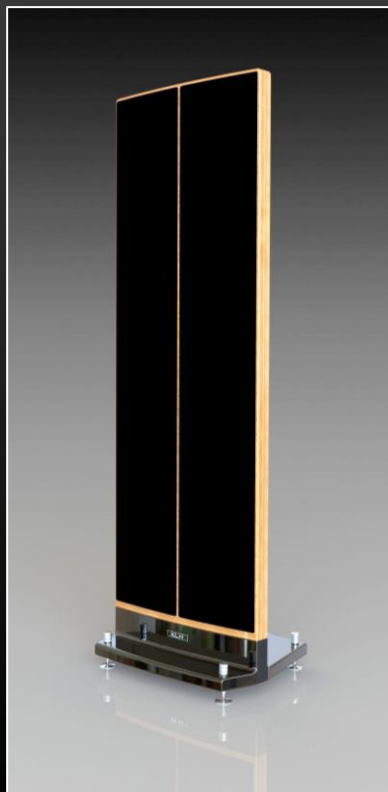

KLH®
LOVE YOUR MUSIC™

Redesign KLH Model 9
Electrostatic Icon Speaker