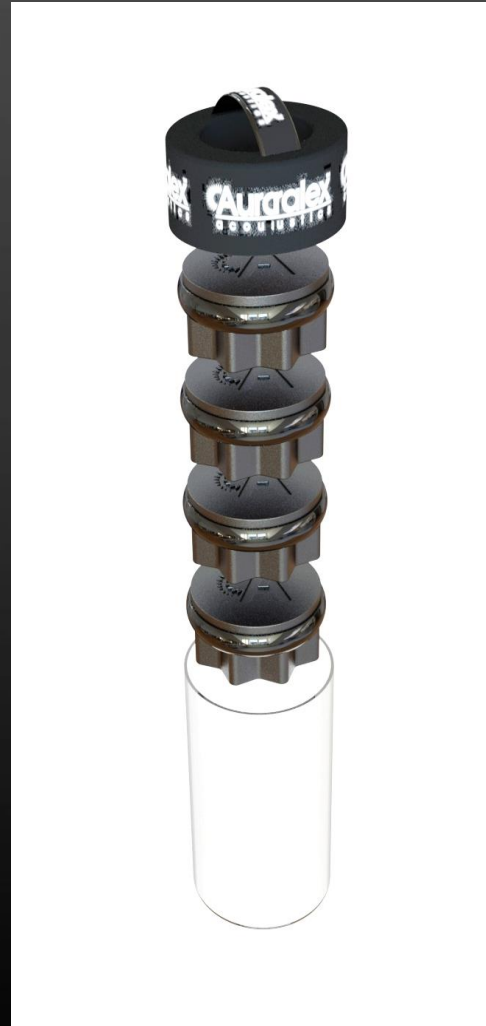

ISO Discs

Alternate to single ISO Platform