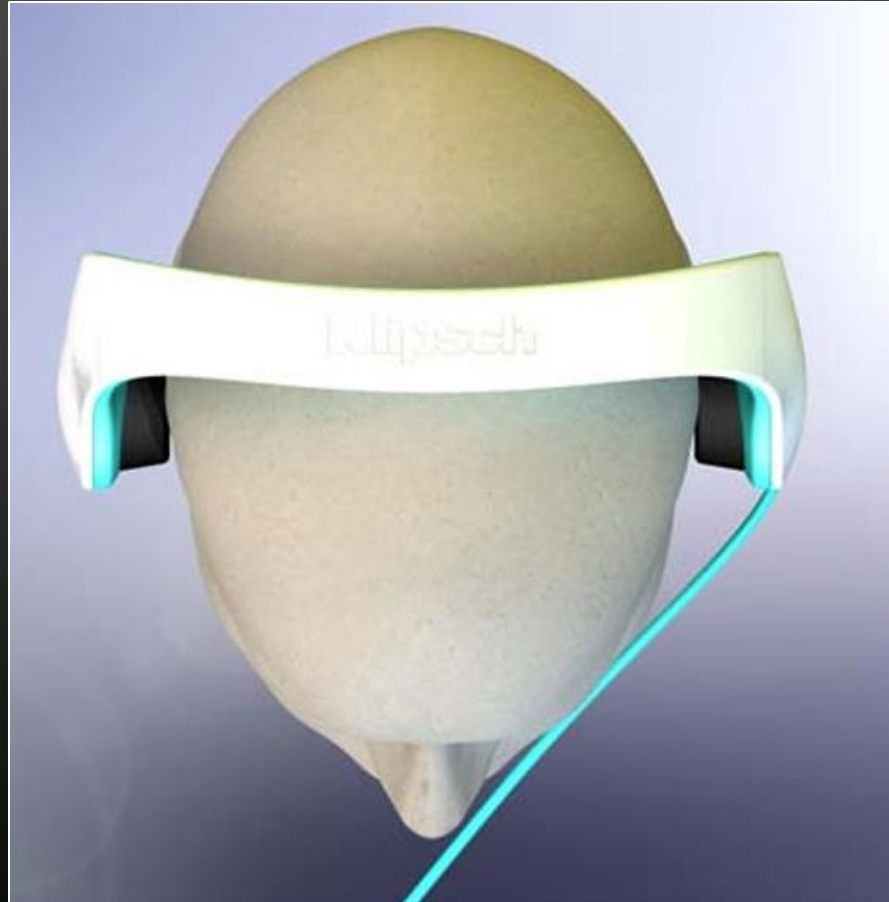

Headphones

Jamo Earphones

Headphones

Klipsch IMAGE One Stereo Headphones

CONCEPT!

Headphone Advanced Headphone Concept

CONCEPT!

Headphones
Advanced Headphone Concept

CONCEPT!

Headphones
Advanced Headphone Concept

CONCEPT!

Headphones
Advanced Headphone Concept

Audio Industrial Design

Satellite Speakers

Satellite Speakers

Bluetooth Satellite 360-degree speaker with down firing sub woofer

Satellite Speakers

Bluetooth Satellite 360-degree speaker with down firing sub woofer

KYET

- Optional soft feel paint on rear connection area and base

- Vertically oriented connections

Satellite Speakers

Bluetooth Satellite 360-degree speaker with down firing sub woofer