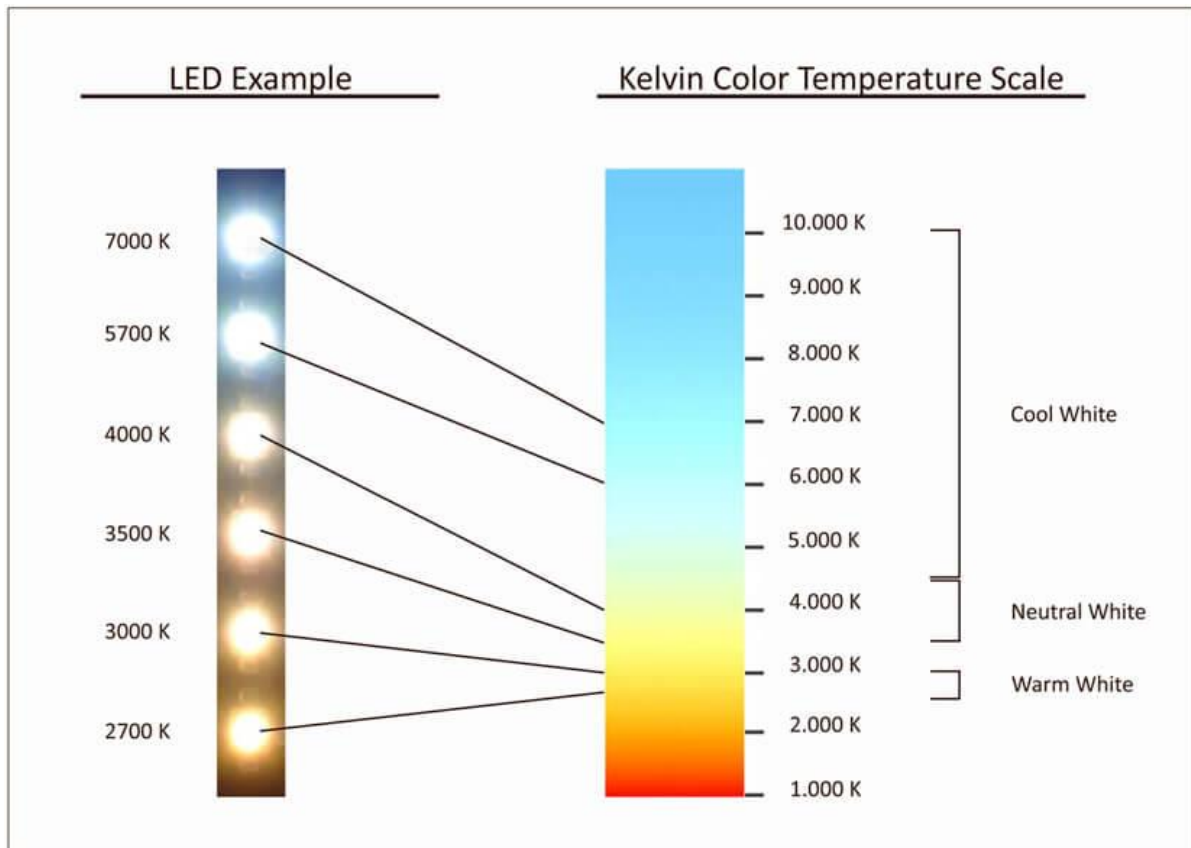

## Selecting the right light bulb

Lumens recommendations:

How many lumens are needed for adequate brightness in the dining room? For LEDs, **450 lumens (\*6-9 watts) or 800 lumens (\*8-12 watts)** are great choices to put your food in the right light. While eating, the lighting can be slightly brighter. LED bulbs are highly recommended for efficiency and life cycle with dimmable the best choice. You may need to update your existing dimmable wall switches depending on age or consider smartphone dimmable bulbs (not shown).

## Kelvin color temperature recommendations

Which color temperature is suitable for the dining table? Warm white to golden light up to **2,700 Kelvin** is ideal for a welcoming ambience. If the light is too bright, food can appear washed out. Once again purchase dimmable light bulbs so you can adjust accordingly.