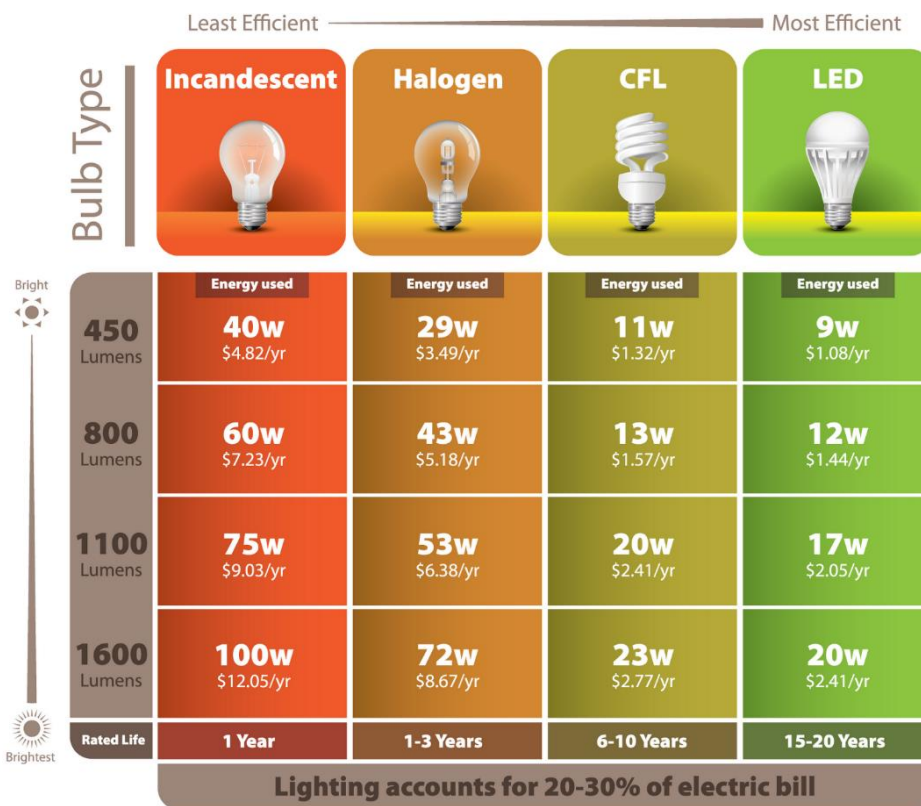

# Bulbs & Illumination Recommendations

## Light bulb Recommendations and Links

\*Note that the brightness and the color of the bulb (warmth) will change the color of the KoZo papers and may look different than what is pictured on the KoZo lights.

## Selecting the right light bulb

Lumens recommendations:

How many lumens are needed for adequate brightness in the dining room? For LEDs, **450 lumens (\*6-9 watts) or 800 lumens (\*8-12 watts)** are great choices to put your food in the right light. While eating, the lighting can be slightly brighter. LED bulbs are highly recommended for efficiency and life cycle with dimmable the best choice. You may need to update your existing dimmable wall switches depending on age or consider smartphone dimmable bulbs (not shown).

## Kelvin color temperature recommendations

Which color temperature is suitable for the dining table? Warm white to golden light up to **2,700 Kelvin** is ideal for a welcoming ambience. If the light is too bright, food can appear washed out. Once again purchase dimmable light bulbs so you can adjust accordingly.